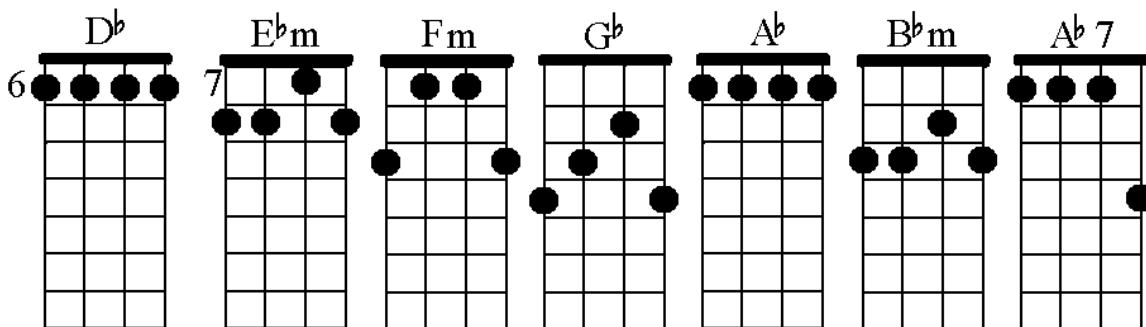

Banjo Chords in the Key of D Flat

Basic Chords