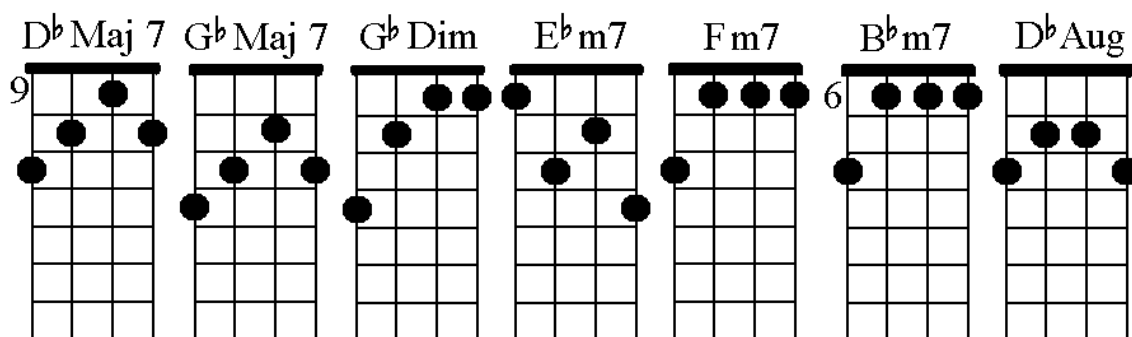

Substitute Chords