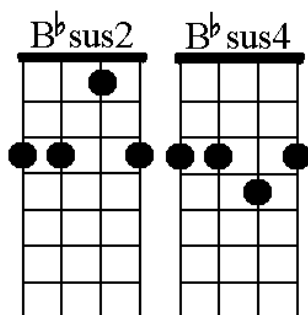

More Chords

More Chord Charts Are Available At: www.DrPsychotic.com

Chord Charts Are Available For All 12 Keys

© 2010 Craypoe.com Publications