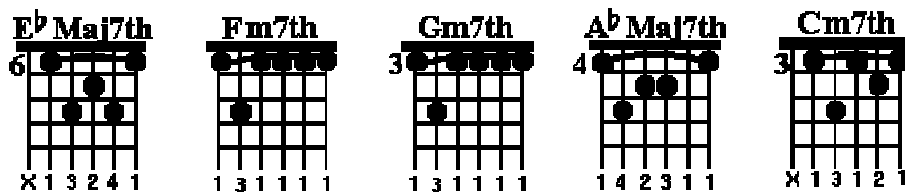

Guitar Chords in the Key of E flat

Basic Chords

Substitute Chords

More Substitute Chords

More Chord Charts Are Available At: www.DrPsychotic.com

Chord Charts Are Available For All 12 Keys

© 2010 Craypoe.com Publications