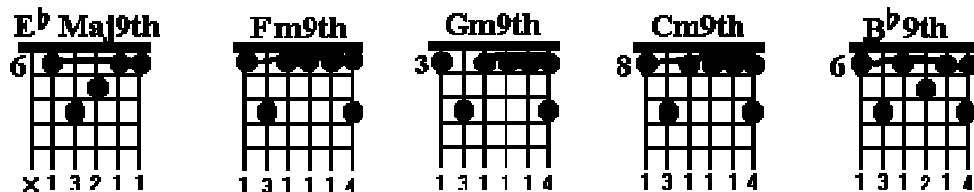

Guitar Chords in the Key of E flat

Basic Chords

Substitute Chords

More Substitute Chords

More Chord Charts Are Available At: www.DrPsychotic.com

Chord Charts Are Available For All 12 Keys

© 2010 Craypoe.com Publications